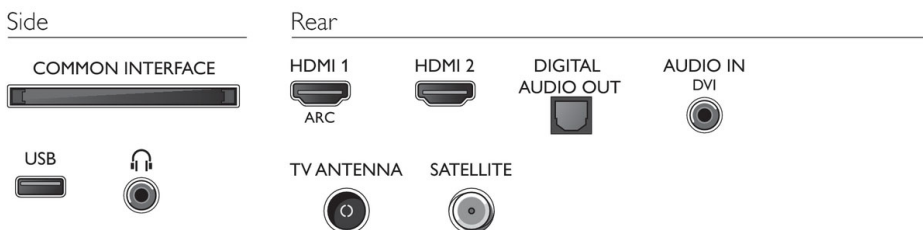

Dimensions

- Box dimensions (W x H x D): 1070 x 680 x 140 mm
- Set dimensions (W x H x D): 970.6 x 563.0 x 80.5 mm
- Set dimensions with stand (W x H x D): 970.6 x 585.0 x 218,1 mm
- TV stand width distance: 768.6 mm
- Product weight: 7.1 kg
- Product weight (+stand): 7.2 kg
- Weight incl. Packaging: 9.5 kg
- VESA wall mount compatible: 200 x 100 mm

Color & Finishing

- TV Front: Black High Gloss

Accessories

- Included accessories: Remote Control, 2 x AAA Batteries, Power cord, Quick start guide, Legal and safety brochure, Table top stand

Connections

Issue date 2018-07-23