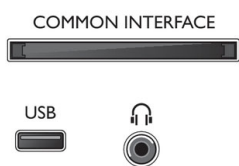

- Video Playback Formats: Containers: AVI, MKV, H264/MPEG-4 AVC, MPEG-1, MPEG-2, MPEG-4, WMV9/VC1, HEVC (H.265)
- Subtitles Formats Support: .SMI, .SRT, .SSA, .SUB, .TXT, .ASS
- Music Playback Formats: AAC, MP3, WAV, WMA

- (v2 up to v9.2)
- Picture Playback Formats: JPEG, BMP, GIF, PNG

Supported Display Resolution

- Computer inputs: up to 1920x1080 @ 60Hz
- Video inputs: up to 1920x1080p

Tuner/Reception/Transmission

- Digital TV: DVB-T/T2/T2-HD/C/S/S2
- MPEG Support: MPEG2, MPEG4
- Video Playback: NTSC, PAL, SECAM

Power

- Mains power: AC 220 - 240 +/- 10%
- Standby power consumption: <0.3W
- Off mode power consumption: N/A W
- Ambient temperature: 5 °C to 35 °C
- Power Saving Features: Auto switch-off timer, Eco mode, Picture mute (for radio)
- Energy Label Class: A+
- Eu Energy Label power: 47 W
- Annual energy consumption: 69 kW h
- Mercury content: 0 mg
- Presence of lead: Yes*

Dimensions

- Box dimensions (W x H x D): 1070 x 680 x 140 mm
- Set dimensions (W x H x D): 970.6 x 563.0 x 80.5 mm
- Set dimensions with stand (W x H x D): 970.6 x 585.0 x 218,1 mm
- TV stand width distance: 768.6 mm
- Product weight: 7.1 kg
- Product weight (+stand): 7.2 kg
- Weight incl. Packaging: 9.5 kg
- VESA wall mount compatible: 200 x 100 mm

Color & Finishing

- TV Front: Black High Gloss

Accessories

- Included accessories: Remote Control, 2 x AAA Batteries, Power cord, Quick start guide, Legal and safety brochure, Table top stand

Connections

Side