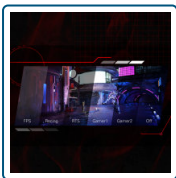

1500R Curved

Curved design wraps around you putting you at the center of the action and provides an immersive gaming experience.

Low Input Lag

Unleash your reflexes by switching to the AOC Low Input Lag mode. Forget graphical frills: this mode rewires the monitor in favour of raw response time, giving the ultimate edge in hair trigger stand offs.

G-menu

AOC G-Menu is a free tool that you can install on your PC to have complete customization paired with maximum convenience for any AOC or AGON monitor

6 Games mode

Tailor your display to the game with a click of a button. Switch settings between in-built presets for FPS, racing, or RTS games, or customise your own ideal conditions and save them. The AOC Settings KeyPad makes switching profiles or adjusting features quick and easy.

Exterior

Monitor colour	Black Red
Bezel Type	Borderless
Removable Stand	✓

Ergonomics

Vesa Wallmount	100x100
Tilt	-4° +/-1°~21.5° +/-1.5° °
Pivot	✓

Multimedia

Audio Input	Line in
Built-in Speakers	2 W x 2
Audio output	Headphone out (3,5mm)