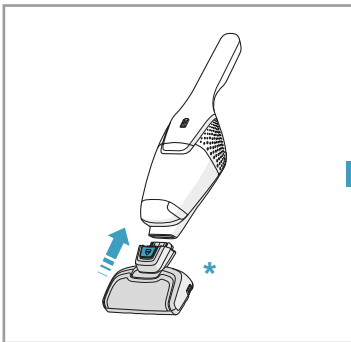

4h

FULLY CHARGED

75-100%

50-75%

25-50%

RECHARGING NEEDED

Min Mode **Max Mode**

~ 45 min ~ 16 min

PUSH

Max → → Min

Car Kit
AKIT 360+
PNC: 900 168 3375

BedPro Mini
AZE 125
PNC: 900 168 3797

Filter
AEF 150
PNC: 900 168 3755

aeg.com/shop