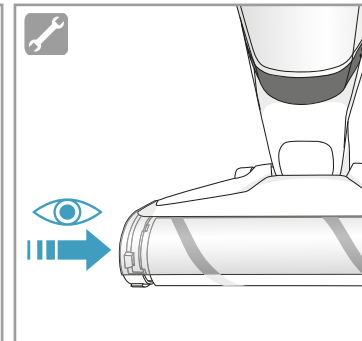

4h

FULLY CHARGED

75-100%

50-75%

25-50%

RECHARGING NEEDED

Min Mode **Max Mode**

~ 45 min ~ 16 min

PUSH

Max → → Min

Car Kit
AKIT 360+
PNC: 900 168 3375

BedPro Mini
AZE 125
PNC: 900 168 3797

Filter
AEF 150
PNC: 900 168 3755

aeg.com/shop