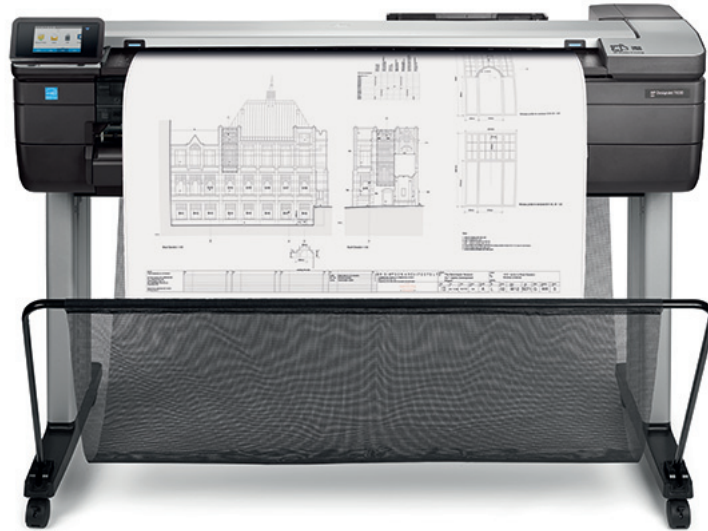

HP DesignJet T830 Multifunction Printer

Multifunction reinvented – built-in scanner at an unbeatable price.

Print, scan, copy, and share – robust, compact 914-mm Wi-Fi MFP for office and construction

ROBUST – Damage-resistant for offices and job sites

- Half the size², built to last – this robust MFP handles activity at challenging sites, even construction.
- Produces prints 3 times faster than previous HP models – see A1-size prints delivered in 25 seconds.
- Choose from 40- to 300-ml HP ink cartridges to fit your print volume, large supplies can reduce interventions.
- Transport and onsite dust, damage protection with optional HP DesignJet Rugged Case.

CONVENIENT – Easy operation helps users save time

- Complete tasks intuitively – almost 3 times faster vs other devices³ – one touchscreen works like a smartphone.
- Cut waste by 50% – print at half scale with automatic sheet feeder/tray; cut extra work, waste of wide rolls.⁴
- No LAN needed – move this MFP any time, any place your Wi-Fi signal can reach with wireless connectivity.⁵

COLLABORATION – Mobile print/scan for team sharing

- Use integrated scanning to capture and share feedback, enable archiving, and more.
- The printer creates its own Wi-Fi network for easy connectivity with Wi-Fi Direct.
- Conveniently scan, share, print right from your smartphone or tablet⁶; enjoy a smartphone-like experience.
- Manage scans from your mobile device with the HP AiO Printer Remote app⁶, enabled by HP Mobile Printing.

Dynamic security enabled printer. Only intended to be used with cartridges using an HP original chip. Cartridges using a non-HP chip may not work, and those that work today may not work in the future.

More at:

<http://www.hp.com/go/learnaboutsupplies>

For more information, please visit

<http://www.hp.com/go/designjett830>

³ Usability compared to competitive alternatives and based on internal HP testing and methodology in September, 2015 evaluating ease-of-use for first-time users comparing the time and additional assistance required to complete the task of copying a color A0-size document and scaling it down to A3 size on the HP DesignJet T830 Multifunction Printer with a single touchscreen compared to using a separate printer and standalone scanner.

⁴ Printing on sheets eliminates the extra work and cutting waste of printing on performance equivalent roll-based printers in the market as of September, 2015. For example, printing at half scale (343 mm/13.5 inches) on a typical (914-mm/36-inch) roll results in over 50% paper waste and additional labour to cut.

⁶ The HP All-in-One Printer Remote mobile app is available for Apple® iPad, iPhone, and iPod Touch running iOS v7.0 or later and for Android™ mobile devices running Android™ v4.4 or later. The HP All-in-One Printer Remote mobile app is available for free from the Apple® App Store for Apple® mobile devices and from the Google Play Store for Android™ mobile devices.