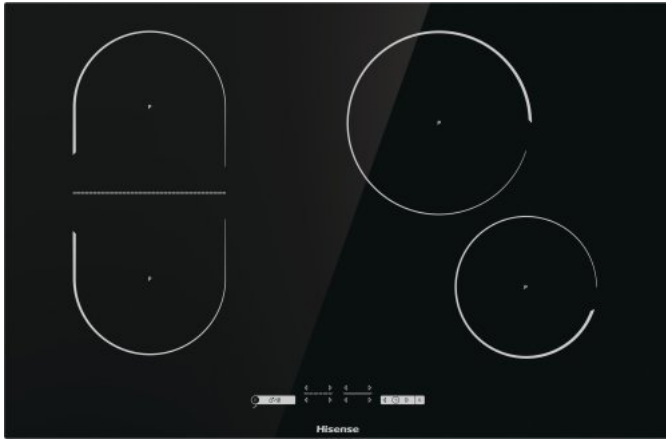

I8433C

Hisense

Induction hob

Induction hobs

Connect Zone

Gentle Melt

Keep Warm

Rapid Boil

Soft cut hob edges

Smart Control
Personalisation

Recall Assist

Egg Timer

Timer function

Pause

Keep Warm

Gentle Melt

Connect Zone

Power boost

4 induction heating zones Left front: Ø 18 cm, 1.4/2.1 kW, Right front: Ø 16 cm, 1.4/1.85 kW, Left rear: Ø 18 cm, 1.4/2.1 kW, Right rear: Ø 21 cm, 2.3/3 kW

Residual heat indicator

Child Lock Plus

Connector type: **2N 220-240V/380-415V**

Dimensions (W×H×D): **79,5 x 5,4 x 52 cm**

Dimensions of packed product (W×H×D): **88 x 14 x 59 cm**

Net weight: **10 kg**

Gross weight: **12,2 kg**

Stand-by power consumption: **0,5 W**

Connected load: **7.200 W**

Product code: **735961**

EAN code: **3838782410840**