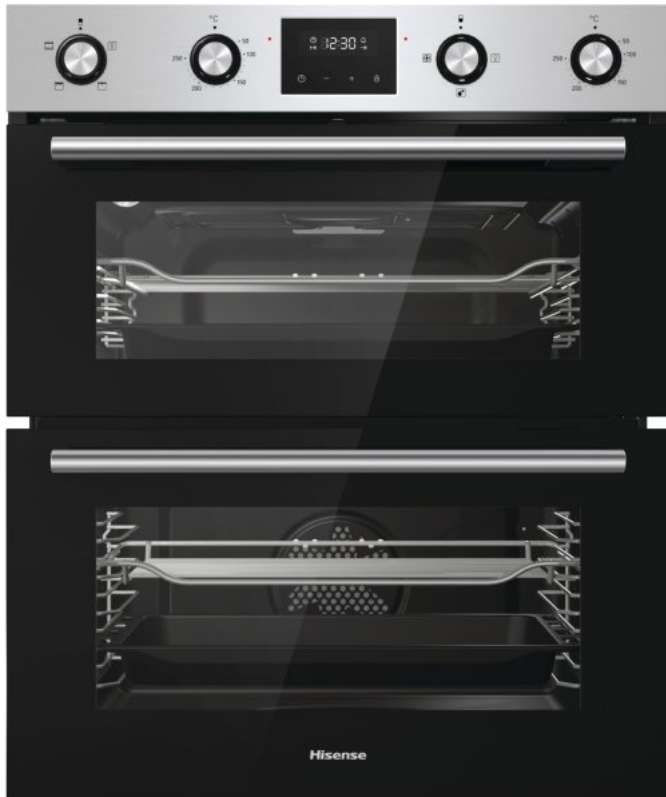

# Hisense

A

Interior Lighting

Product line: **Essential Line**

Energy class: **A**

Energy class (oven 2): **A**

Colour: **Stainless Steel**

Control panel material: **Stainless steel**

Eco enamel (oven and baking tray)

Multifunction oven - **54 l**

Usable oven volume: **54 l**

Usable oven volume 2: **38 l**

Maximum oven temperature: **250 °C**

Mechanic temperature control

Electronic programming timer