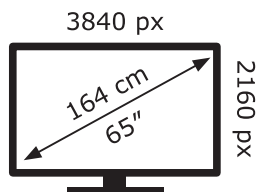

**ENERG** ⚡

**LG Electronics**

OLED65C26LD

**97** kWh/1000h

ABCDEF**G**

**193** kWh/1000h

2019/2013