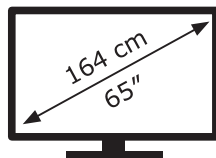

LG Electronics

OLED65C26LD

97 kWh/1000h

ABCDEF**G**

193 kWh/1000h

3840 px

2160 px

2019/2013