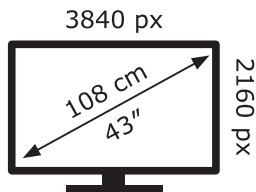

LG Electronics

43UQ91006LA

53 kWh/1000h

ABCDEF**G**

82 kWh/1000h

2019/2013