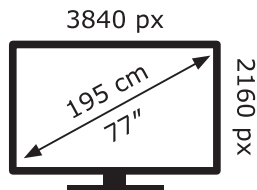

LG Electronics

OLED77G26LA

124 kWh/1000h

ABCDEF**G**

306 kWh/1000h

2019/2013