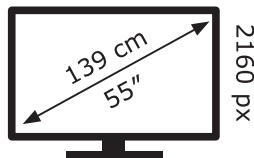

LG Electronics

55UQ80006LB

81 kWh/1000h

ABCDEF**G**

109 kWh/1000h

3840 px

2019/2013