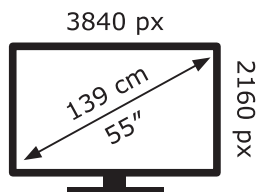

ENERG

LG Electronics

55UQ75006LF

81 kWh/1000h

ABCDEF**G**

120 kWh/1000h

2019/2013