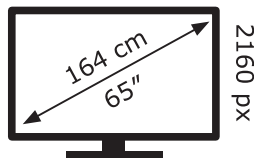

LG Electronics

65NANO766QA

111 kWh/1000h

ABCDEF**G**

158 kWh/1000h

3840 px

2019/2013