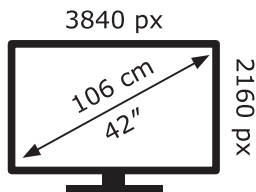

ENERG ⚡

LG Electronics

OLED42C24LA

52 kWh/1000h

ABCDEF**G**

94 kWh/1000h

2019/2013