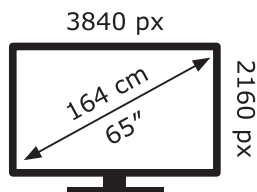

ENERG ⚡

LG Electronics

OLED65G26LA

95 kWh/1000h

ABCDEF**G**

213 kWh/1000h

2019/2013