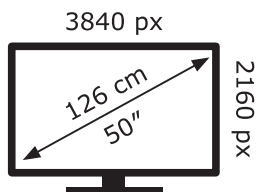

ENERG

LG Electronics

50UQ80006LB

65 kWh/1000h

ABCDEF**G**

HDR

89 kWh/1000h

2019/2013