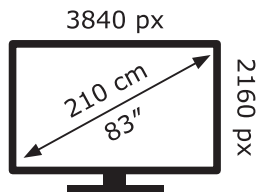

LG Electronics

OLED83G26LA

**150** kWh/1000h

ABCDEF**G**

**351** kWh/1000h

2019/2013