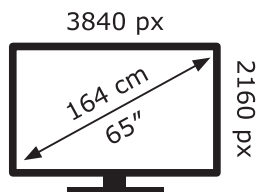

LG Electronics

65UQ80006LB

**100** kWh/1000h

ABCDEF**G**

**141** kWh/1000h

2019/2013