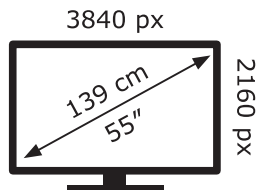

ENERG ⚡

LG Electronics

55UQ91006LA

82 kWh/1000h

ABCDEF**G**

128 kWh/1000h

2019/2013