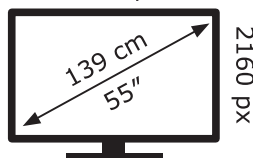

LG Electronics

55UQ91006LA

**82** kWh/1000h

ABCDEF**G**

**128** kWh/1000h

3840 px

2019/2013