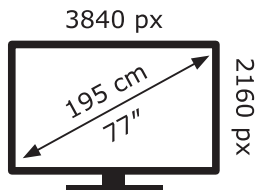

LG Electronics

OLED77C26LD

119 kWh/1000h

ABCDEF**G**

248 kWh/1000h

2019/2013