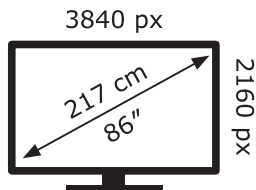

LG Electronics

86UQ91006LA

169 kWh/1000h

ABCDEF**G**

258 kWh/1000h

2019/2013