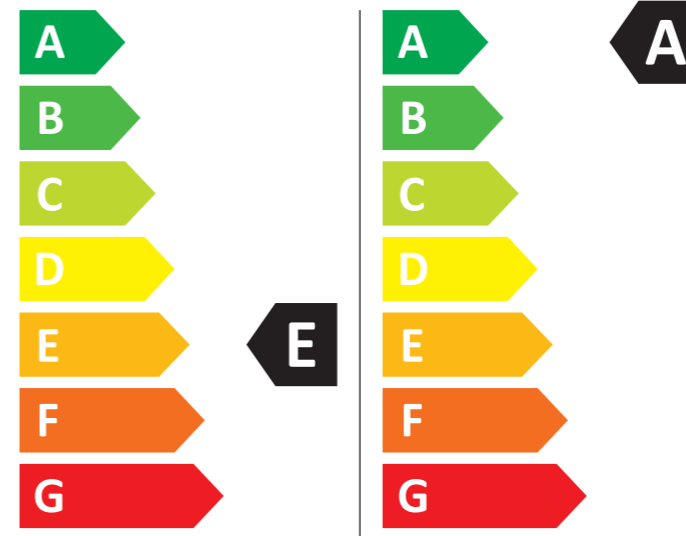

LG Electronics

FWV917BTSE

391 kWh/100

53 kWh/100

ABCDEF G

71 dB
ABCD

2019/2014

MEZ68846266