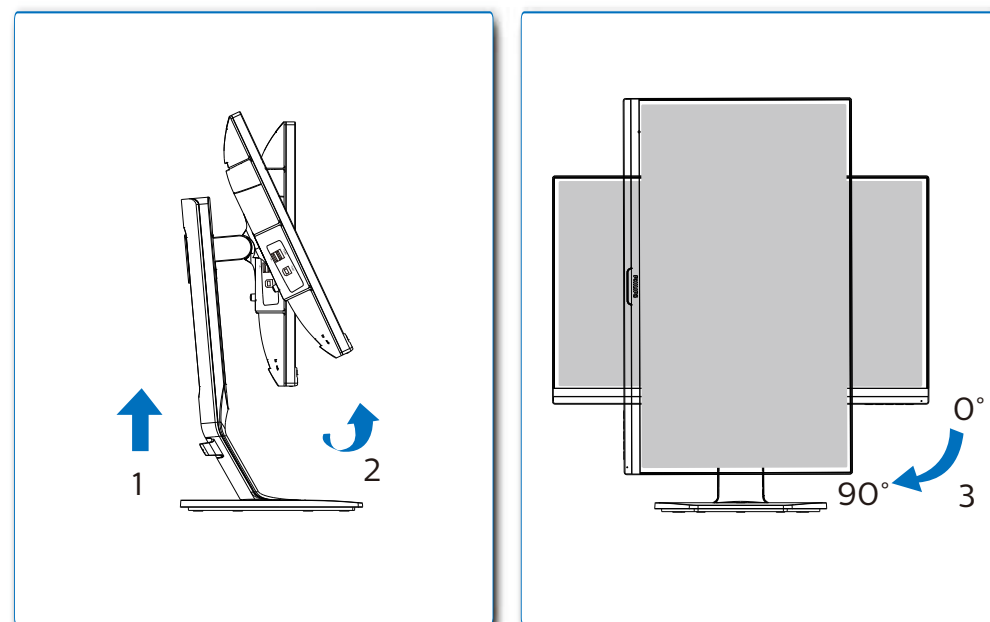

GRAPHIC DEVELOPMENT MMD	
Product name	272P7VPTK8-QSG
Project no.	Folded sheet
Scale	1:1
Size Speads	594 (W) x 210 (H) mm
Size	148.5 (W) x 210 (H) mm
Operator(s)	
Date amended	Aug. 3, 2016
VERSION No.	13
APPROVAL	
QC Lithographer	
Product Manager	
Date Check	
ARTWORK DOCUMENT	
Paper	80gsm White, woodfree coated
Numbers of colours	2Cx2C
Spotcolor	
Aftertreatment	
☐ Cropping	
☐ Coating	
☐ Varnishing	
☐ Embossing	
☐ Cutterguide	
☐ Die-cut	
☐ Binding	
☐ Glue	

4