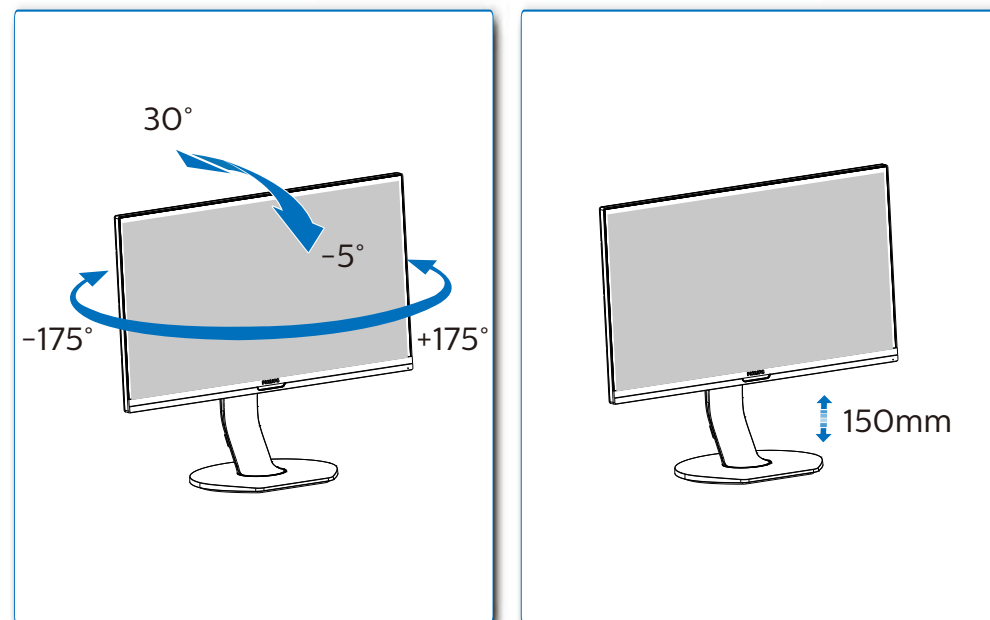

GRAPHIC DEVELOPMENT MMD	
Product name	272P7VPTK8-QSG
Project no.	Folded sheet
Scale	1:1
Size Speads	594 (W) x 210 (H) mm
Size	148.5 (W) x 210 (H) mm
Operator(s)	
Date amended	Aug. 3, 2016
VERSION No.	13
APPROVAL	
QC Lithographer	
Product Manager	
Date Check	
ARTWORK DOCUMENT	
Paper	80gsm White, woodfree coated
Numbers of colours	2Cx2C
Spotcolor	
Aftertreatment	
☐ Cropping	
☐ Coating	
☐ Varnishing	
☐ Embossing	
☐ Cutterguide	
☐ Die-cut	
☐ Binding	
☐ Glue	

4