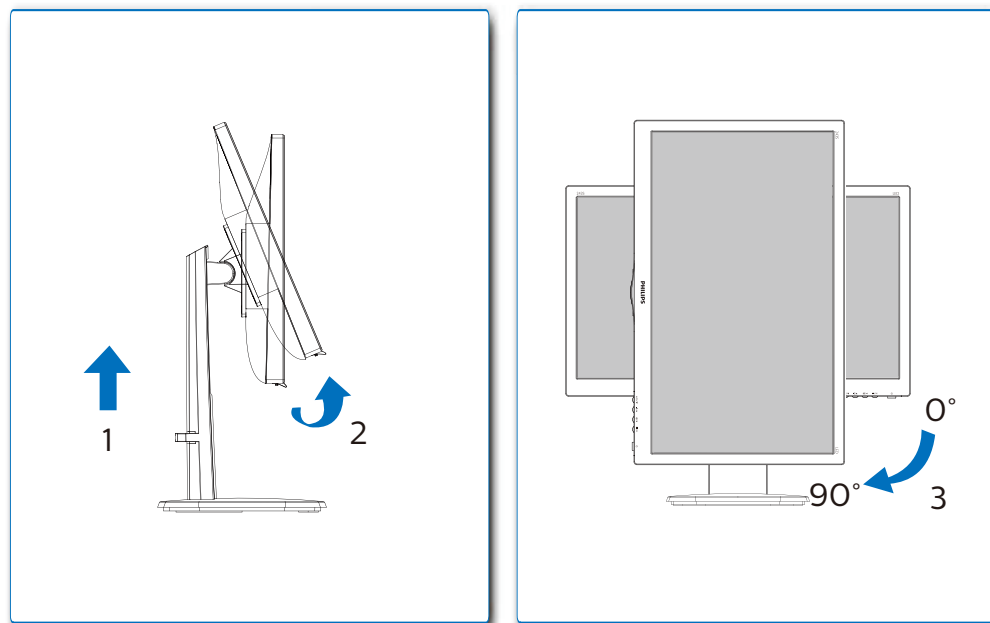

GRAPHIC DEVELOPMENT MMD	
Product name	
Project name	
Project no.	
Finishing	Folded sheet
Scale	1:1
Size Spreads	594 (W) x 210 (H) mm
Size	148.5 (W) x 210 (H) mm
Operator(s)	
Date amended	
VERSION No.	
APPROVAL	
QC Lithographer	
Product Manager	
Date Check	
ARTWORK DOCUMENT	
Paper	80gsm White, woodfree coated
Numbers of colours	2Cx2C
Pantone 300c	
Spotcolor	
Aftertreatment	
☐	Cropping
☐	Coating
☐	Varnishing
☐	Embossing
☐	Cutterguide
☐	Die-cut
☐	Binding
☐	Glue

4