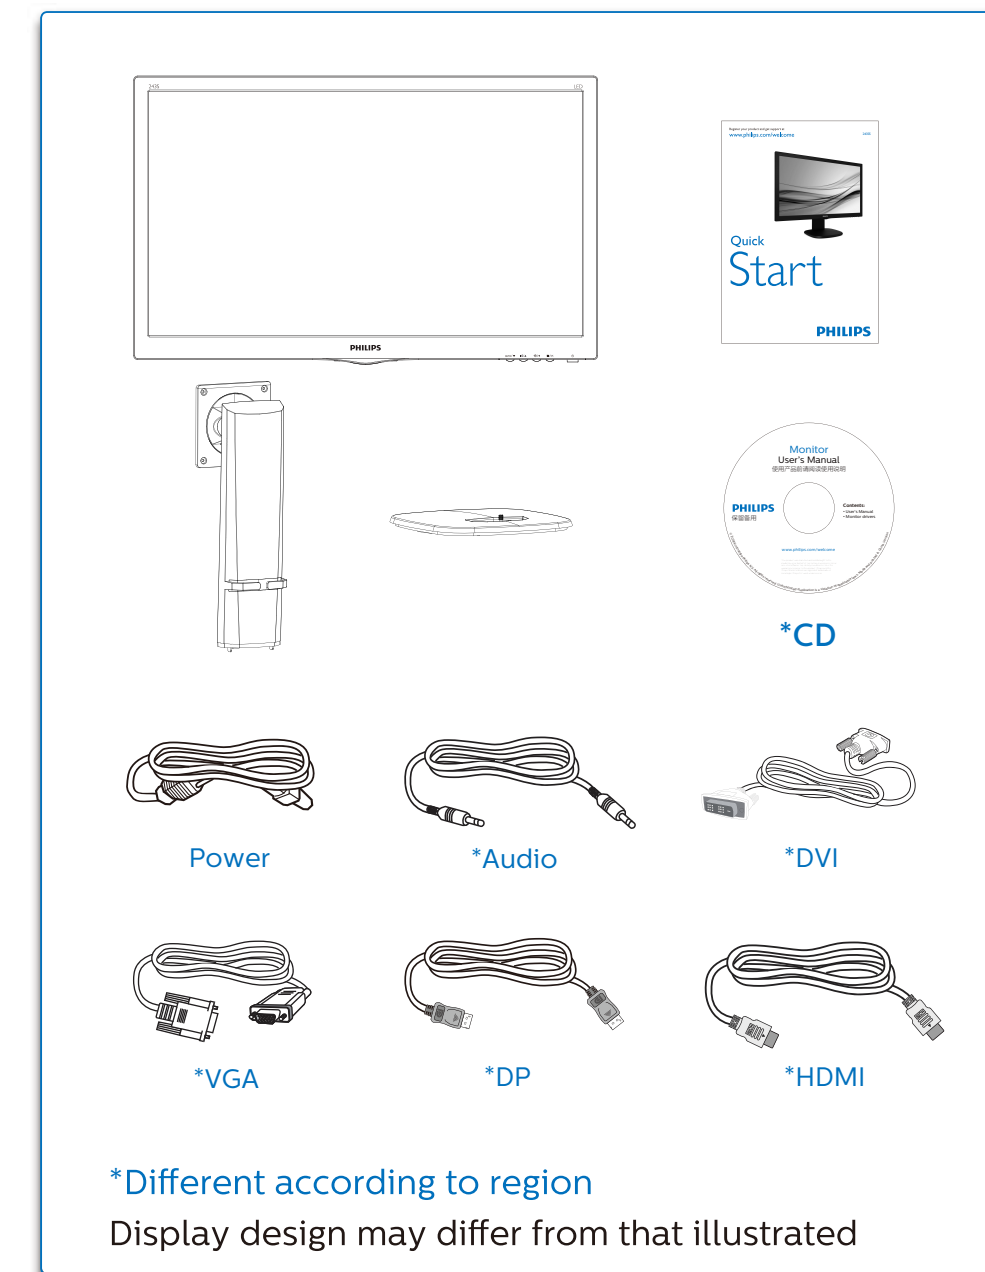

GRAPHIC DEVELOPMENT MMD	
Product name	
Project name	
Project no.	
Finishing	Folded sheet
Scale	1:1
Size Spreads	594 (W) x 210 (H) mm
Size	148.5 (W) x 210 (H) mm
Operator(s)	
Date amended	
VERSION No.	
APPROVAL	
QC Lithographer	
Product Manager	
Date Check	
ARTWORK DOCUMENT	
Paper	80gsm White, woodfree coated
Numbers of colours	2Cx2C
Pantone 300c	
Spotcolor	
Aftertreatment	
☐	Cropping
☐	Coating
☐	Varnishing
☐	Embossing
☐	Cutterguide
☐	Die-cut
☐	Binding
☐	Glue

4

EN Need help?

Online help: www.philips.com/support

SC 需要帮助?

在线帮助: www.philips.com/support

FR Besoin d'aide ?
Aide en ligne: www.philips.com/support

UK Потребуйте помощи?
Поддержка он-лайн: www.philips.com/support

ES ¿Necesita ayuda?
Ayuda en línea: www.philips.com/support

RU Нужна помощь?
Интерактивная справка:
www.philips.com/support

DE Benötigen Sie Hilfe?
Online-Hilfe: www.philips.com/support

TR Yardıma ihtiyacınız var mı?
Online yardım: www.philips.com/support

IT Avete bisogno di aiuto?
Guida in linea: www.philips.com/support

HI क्या सहायता की जरूरत है?
ऑनलाइन सहायता: www.philips.com/support

BR Precisa ajuda?
Ajuda online: www.philips.com/support

AR هل تريد المساعدة؟
www.philips.com/support للمساعدة عبر الانترنت

KO 도움이 필요하신가요?
온라인 도움말: www.philips.com/support

JP ヘルプが必要ですか?
オンラインヘルプ: www.philips.com/support

Version: M5243SJEIT

Printed in China

Q41G24M181338A

Specifications are subject to change without notice.

www.philips.com

Register your product and get support at
www.philips.com/welcome

243S5

Quick Start

PHILIPS

*Different according to region
Display design may differ from that illustrated

1

2

243S5LJMB

USB hub

3