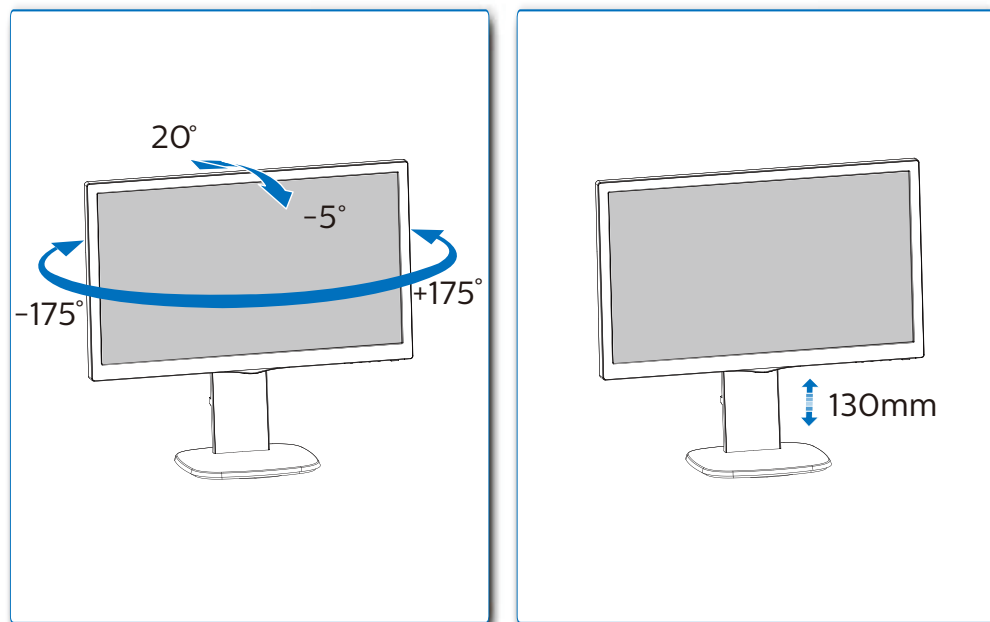

GRAPHIC DEVELOPMENT MMD	
Product name	
Project name	
Project no.	
Finishing	Folded sheet
Scale	1:1
Size Spreads	594 (W) x 210 (H) mm
Size	148.5 (W) x 210 (H) mm
Operator(s)	
Date amended	
VERSION No.	
APPROVAL	
QC Lithographer	
Product Manager	
Date Check	
ARTWORK DOCUMENT	
Paper	80gsm White, woodfree coated
Numbers of colours	2Cx2C
Pantone 300c	
Spotcolor	
Aftertreatment	
☐	Cropping
☐	Coating
☐	Varnishing
☐	Embossing
☐	Cutterguide
☐	Die-cut
☐	Binding
☐	Glue

4