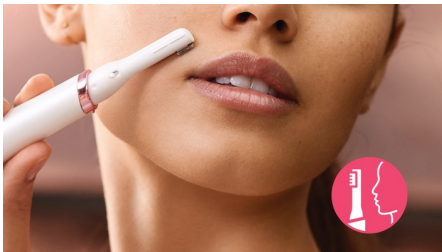

PHILIPS

Touch-up pen
trimmer

Body, Face

HP6393/00

Smooth skin on the go

Body and Face trimmer for instant touch-ups

Stay smooth. Whenever, wherever. The new on-the-go trimmer from Philips is a discreet beauty tool that makes it quick and easy to remove even the finest body and facial hair on the go. It comes with a cleaning brush for extra hygiene.

Quick and easy hair removal

- 26-mm trimming head for easy removal of body hair
- 8-mm trimming head for easy removal of hairs on the face

Eyebrow shaping

- 2- and 4-mm eyebrow comb for uniform hair length
- Tweezers. For precision plucking

Use on the go

- Small enough to take everywhere

Convenient

- Cleaning brush included so you can keep the trimmer hygienic
- Accessories pouch for extra convenience

Highlights

Touch-up body attachment

The body application trimming head is ideal for quick touch-ups on the go. The 26-mm trimming head ensures quick and easy use on small body areas (e.g. toes, knee).

Precise face attachment

The face application trimming head is great for quick touch-ups on the go. The 8-mm trimming head ensures quick and precise application on any facial area.

Eyebrow shaper

With 2 length options, 2 mm and 4 mm, for trimming hair to the precise length you want. Simply attach the comb to the trimming head to achieve a precise and uniform result.