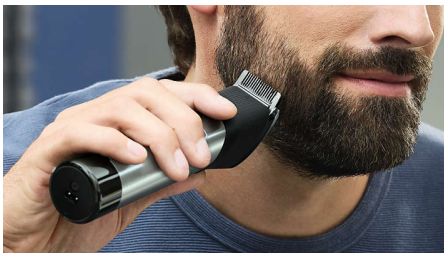

Full metal blades

Our full metal blades remain sharp for life. And thanks to the special geometry of the blades, the beard trimmer 9000 Prestige cuts even the thickest hair without pulling.