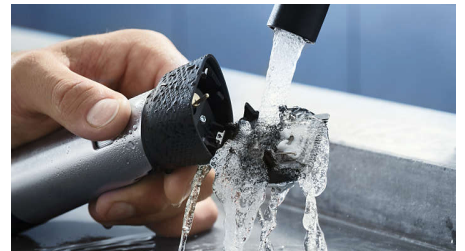

## 100% waterproof

The 100% waterproof beard trimmer, simply rinse it under the tap for a thorough, easy clean.