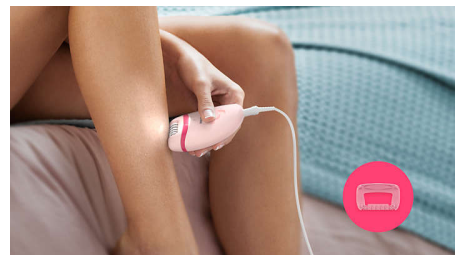

Ergonomic grip

The rounded shape fits perfectly in your hand for comfortable hair removal. It looks great too!

Washable epilation head

This epilator has a washable epilation head. The head can be detached and cleaned under running water for better hygiene

Shaving head and comb

The shaving head and comb provide a close shave and more gentleness in different body areas.

Trimming head and bikini comb

It includes a trimming head and bikini comb to trim and shape delicate areas for more convenience.

Massage cap

Massage cap eases the epilation sensation.

Exfoliation glove

The use of the exfoliation glove helps prevent ingrown hairs in between epilation.

Travel pouch

Travel pouch for storage and transportation