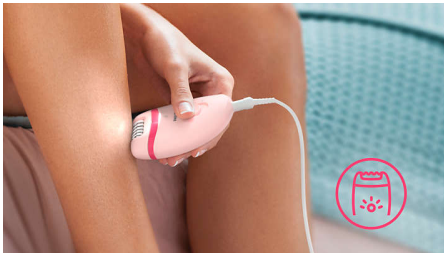

- 2 speed settings to grab thinner and thicker hairs
- Profiled, ergonomic grip for comfortable handling
- Washable epilation head for extra hygiene and easy cleaning
- Unique built-in light for greater visibility of fine hairs

Thorough results

- Efficient epilation system pulls out the hairs from the root

Highlights

Efficient epilation system

Efficient epilation system leaves your skin smooth and stubble-free for weeks

Opti-light

Unique built-in light ensures fewer hairs are missed for a more effective epilation.

2 Speed settings

2 speed settings to remove thinner and thicker hairs for a more personalised hair removal treatment.

Ergonomic grip

The rounded shape fits perfectly in your hand for comfortable hair removal. It looks great too!

Washable epilation head

This epilator has a washable epilation head. The head can be detached and cleaned under running water for better hygiene