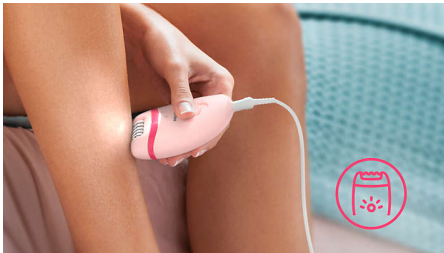

Opti-light

Unique built-in light ensures fewer hairs are missed for a more effective epilation.