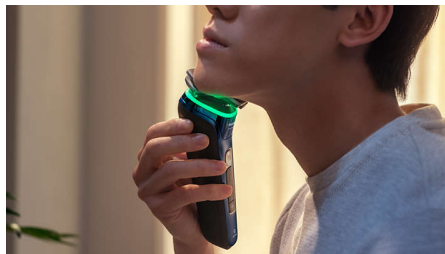

Power Adapt sensor

The intelligent facial-hair sensor reads hair density 500 times per second. The technology auto-adapts cutting power for an effortless and gentle shave.