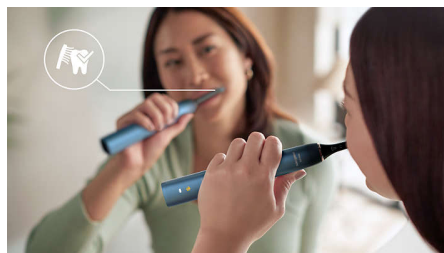

Built-in pressure sensor

You might not notice if you're brushing too hard, but your DiamondClean 9000 will. If you need to ease up, the toothbrush will make a pulsing sound. It's a heads up to let your brush head do the work.