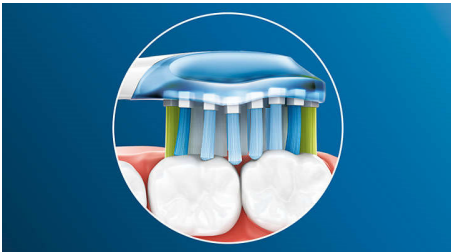

PHILIPS
sonicare

Highlights

Say goodbye to plaque

Thanks to its flexible design, it removes up to 10x more plaque from hard-to-reach areas* for a truly deep clean along the gum line and between teeth.

Adaptive cleaning technology

You get a personalised clean every time you brush with our adaptive cleaning technology. Soft rubber sides flex to let Premium Plaque Defence adapt to the shape of your teeth and gums, absorbing any excess brushing pressure and enhancing our sonic cleaning power. Bristles can then adjust to the shape of your teeth and gums so you get up to 4 x more surface contact than a regular brush head** for deeper cleaning in hard-to-reach areas.

Adaptive cleaning technology

You get a personalised clean every time you brush with our adaptive cleaning technology.

Soft rubber sides flex to let C3 Premium Plaque Control adapt to the shape of your teeth and gums, absorbing any excess brushing pressure and enhancing our sonic cleaning power. Bristles can then adjust to the shape of your teeth and gums so you get up to 4 x more surface contact than a regular brush head** for deeper cleaning in hard-to-reach areas.