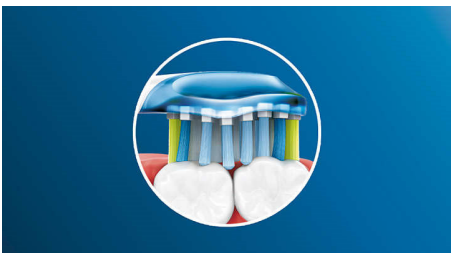

PHILIPS
sonicare

Highlights

Say goodbye to plaque

Thanks to its flexible design, it removes up to 10x more plaque from hard-to-reach areas* for a truly deep clean along the gum line and between teeth.

Adaptive cleaning technology

You get a personalised clean every time you brush with our adaptive cleaning technology. Soft rubber sides flex to let Premium Plaque Defence adapt to the shape of your teeth and gums, absorbing any excess brushing pressure and enhancing our sonic cleaning power. Bristles can then adjust to the shape of your teeth and gums so you get up to 4 x more surface contact than a regular brush head** for deeper cleaning in hard-to-reach areas.

Adaptive cleaning technology

You get a personalised clean every time you brush with our adaptive cleaning technology.

Soft rubber sides flex to let C3 Premium Plaque Control adapt to the shape of your teeth and gums, absorbing any excess brushing pressure and enhancing our sonic cleaning power. Bristles can then adjust to the shape of your teeth and gums so you get up to 4 x more surface contact than a regular brush head** for deeper cleaning in hard-to-reach areas.