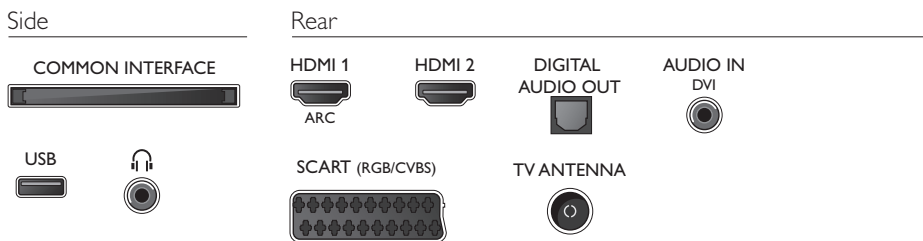

Accessories

- Included accessories: Remote Control, 2 x AAA Batteries, Table top stand, Power cord, Quick start guide, Legal and safety brochure, Warranty Leaflet

Connections

Issue date 2016-05-11

Version: 2.0.1