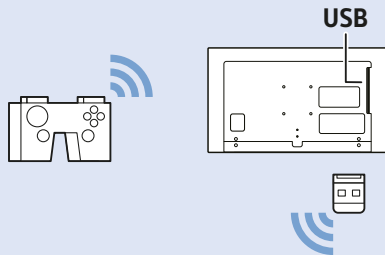

Wireless Gamepad