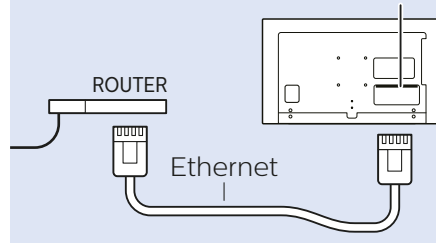

Network - Wired

NETWORK