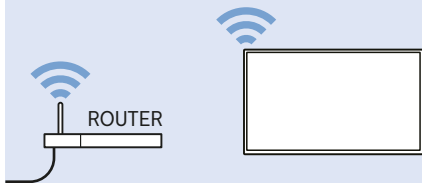

Home Theatre System

DIGITAL AUDIO OUT - OPTICAL

MHL

HDMI 4 / MHL

USB Hard Drive

USB

Network - Wireless

Network - Wired