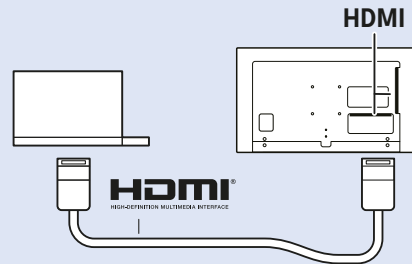

NETWORK

Headphones

Wireless Gamepad

Computer

Photo Camera

DVD Player

Video Player

VESA 100x100 M4