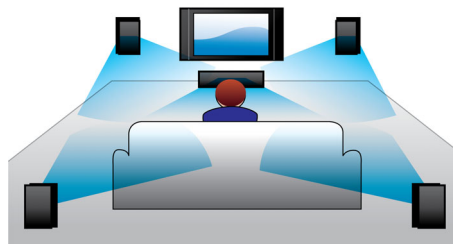

Designed for simplicity

- Low-rise profile for the perfect fit in front of your TV
- Flexible placement on the wall, tabletop or stand

Richer sound for watching TV and movies

- Virtual Surround Sound for a realistic movie experience
- Dolby Digital for ultimate movie experience
- External subwoofer adds thrill to the action
- Twin tweeters for optimum clarity performance

PHILIPS

Highlights

Virtual Surround Sound

Philips Virtual Surround Sound produces rich and immersive surround sound from less than five-speaker system. Highly advanced spatial algorithms faithfully replicate the sonic characteristics that occur in an ideal 5.1-channel environment. Any high quality stereo source is transformed into true-to-life, multi-channel surround sound. No need to purchase extra speakers, wires or speaker stands to appreciate room-filling sound.

External subwoofer

External subwoofer adds thrill to the action

Audio in

Audio in allows you to easily play your music directly from your iPod/iPhone/iPad, MP3 player, or laptop via a simple connection to your Philips home cinema system. Simply connect your audio device to the Audio in jack to enjoy your music with the superior sound quality of the Philips home cinema system.

Dolby Digital

Because Dolby Digital, the world's leading digital multi-channel audio standards, make use of the way the human ear naturally processes sound, you experience superb quality surround sound audio with realistic spatial cues.