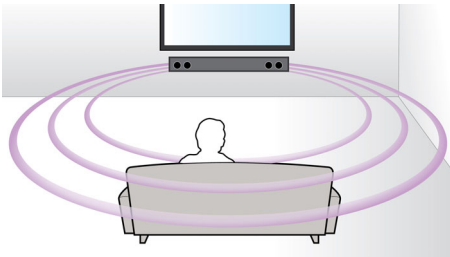

Designed for simplicity

- Low-rise profile for the perfect fit in front of your TV
- Flexible placement on the wall, tabletop or stand

Richer sound for watching TV and movies

- Virtual Surround Sound for a realistic movie experience
- Dolby Digital for ultimate movie experience
- External subwoofer adds thrill to the action
- Twin tweeters for optimum clarity performance

PHILIPS

Highlights

Virtual Surround Sound

Philips Virtual Surround Sound produces rich and immersive surround sound from less than five-speaker system. Highly advanced spatial algorithms faithfully replicate the sonic characteristics that occur in an ideal 5.1-channel environment. Any high quality stereo source is transformed into true-to-life, multi-channel surround sound. No need to purchase extra speakers, wires or speaker stands to appreciate room-filling sound.

External subwoofer

External subwoofer adds thrill to the action

Audio in

Audio in allows you to easily play your music directly from your iPod/iPhone/iPad, MP3 player, or laptop via a simple connection to your Philips home cinema system. Simply connect your audio device to the Audio in jack to enjoy your music with the superior sound quality of the Philips home cinema system.