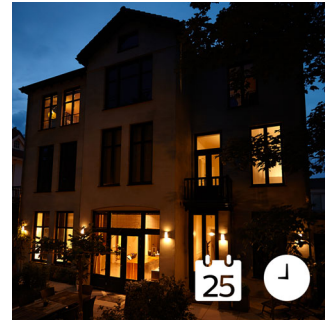

Set light schedules

Philips Hue can make it seem like you're home when you're not, using the schedule function in the Philips Hue app. Set the lights to come on at a pre-set time, so the lights are on when you arrive home. You can even set rooms to light up at different times. And of course, you can let the lights turn off gradually in the night, so you never have to worry whether you've left any lights on.