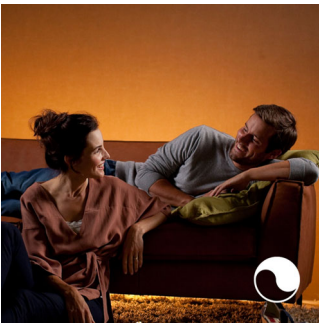

Turn on your moments

- Warm white to cool bright daylight
- Energize, concentrate, read and relax with light
- Wake up gently to your personal sunrise

Turn on your peace of mind

- Control your lights from anywhere
- Set light schedules for easy home automation
- Guaranteed smooth wireless dimming
- Control your lights, your way
- Get ready for the day
- Enjoy a perfect read
- Unwind with warm white light
- Stay focussed

PHILIPS

Highlights

Create your ambience

Set the right ambience for any moment with a range of beautiful, natural white light. Use the app to set any shade of white light, from cool energizing daylight to relaxing warm white light. Take control and set the ambience. Not too bright. Not too dark. Just right.

Light for your well-being

Light influences our mood, behavior, alertness and routines. Through the app, you can set the light that is optimal for your moment. Philips Hue helps you to energize, concentrate, read and relax. Customize your daily routines into moments you can enjoy. Feel different. Feel better.