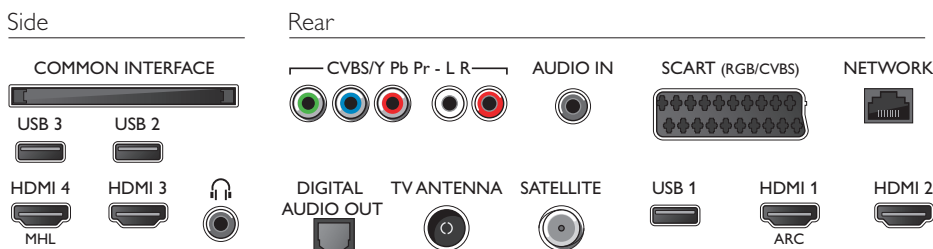

Supported Display Resolution

- Computer inputs on HDMI1/2: up to FHD 1920x1080 @60Hz, up to 4K UHD 3840x2160 @30Hz
- Computer inputs on HDMI3/4: up to 4K UHD 3840x2160 @60Hz
- Video inputs on HDMI1/2: up to 4K UHD 3840x2160 @30Hz, up to FHD 1920x1080 @ 60Hz
- Video inputs on HDMI3/4: up to 4K UHD 3840x2160 @60Hz

Tuner/Reception/Transmission

- HEVC support
- Digital TV: DVB-T/T2/T2-HD/C/S/S2
- MPEG Support: MPEG2, MPEG4
- Video Playback: NTSC, PAL, SECAM
- TV Program guide*: 8 day Electronic Program Guide
- Signal strength indication
- Teletext: 1000 page Hypertext

Power

- Mains power: AC 220 - 240 V 50/60Hz
- Ambient temperature: 5 °C to 35 °C
- Eu Energy Label power: 62 W
- Annual energy consumption: 91 kW · h
- Energy Label Class: A+
- Standby power consumption: <0.3W
- Off mode power consumption: 0.3 W
- Power Saving Features: Auto switch-off timer, Picture mute (for radio)

Dimensions

- Box dimensions (W x H x D): 1598 x 980 x 200 mm
- Set dimensions (W x H x D): 1457.9 x 849.3 x 89.5 mm
- Set dimensions with stand (W x H x D): 1565.35 x 907.4 x 259 mm
- Product weight: 23.5 kg
- Product weight (+stand): 24 kg

- Weight incl. Packaging: 32 kg
- VESA wall mount compatible: 400 x 200 mm

Accessories

- Included accessories: Remote Control, Power cord, Quick start guide, Legal and safety brochure, Table top stand, 2 x AAA Batteries

Connections

Issue date 2016-09-26

Version: 1.3.1

12 NC: 8670 001 39546
EAN: 87 18863 01030 3

© 2016 Koninklijke Philips N.V.
All Rights reserved.

Specifications are subject to change without notice.
Trademarks are the property of Koninklijke Philips N.V.
or their respective owners.

www.philips.com

* EPG and actual visibility (up to 8 days) is country and operator dependent.

* Energy consumption in kWh per year, based on the power consumption of the television operating 4 hours per day for 365 days. The actual energy consumption will depend on how the television is used.

* The TV supports DVB reception for 'Free to air' broadcast. Specific DVB operators may not be supported. An up to date list can be found in the FAQ section of the Philips support website. For some operators Conditional Access and subscription are required. Contact your operator for more information.

* (Philips) only compatible with specific Philips player device.

* Philips TV Remote app and related functionalities vary per TV model, operator, and country, as well as smart device model and OS. For more details please visit: www.philips.com/TVRemoteapp.

* Smart TV app offerings vary per TV model and country. For more details please visit: www.philips.com/smarttv.

* USB recording for digital channels only, recordings may be limited by broadcast copy protection (CI+). Country and channel restrictions may apply.

* Compatibility depends on Wifi Miracast certification & Android 4.2 or later. For more details please refer to your device documentation.