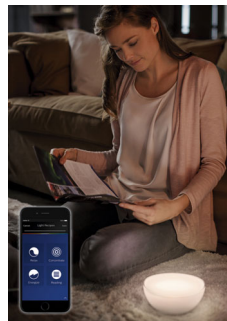

Four light recipes

Get the best light for whatever you do. Philips Hue has captured the optimal light for your

daily activities in four light recipes. "Energise" bathes you in cool and vibrant light for that extra boost. "Concentrate" enables you to focus and get your work done with finely tuned bright white light. "Read" gives the optimal warm white light that does not strain your eyes — perfect for that good read. "Relax" helps you to unwind with a soft glow of warm white light.