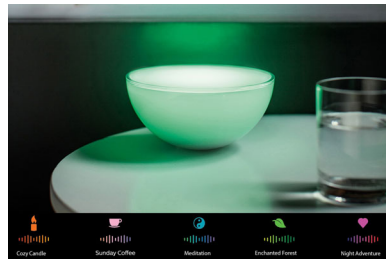

Connect light to your life

- Enhance your special moment with living light
- Four light recipes for your daily activities
- Use timers and light notifications to help your daily routines
- Light that links to your music, television and games

Wireless connectivity

- Always up to date
- Connect up to 50 Hue bulbs and lamps

reddot award 2015
winner

PHILIPS

Highlights

Bring light wherever you go

Connect light to your daily life and move it around the way you like it. Philips Hue Go is the most versatile light in your home with up to 300 lumen light output. When plugged into the mains, use it to colour your walls with up to 16 million colours, or choose from any tone of white, from warm to cold, from full brightness to deep dimmed light. Detach it from the mains, and Hue Go becomes a portable centrepiece you can carry to set the mood and bring the best light for your activities. Play with light your way, limited only by your imagination.

On product control

Control Philips Hue Go conveniently and quickly even without your smart device at hand. Activate light settings directly by pressing the smart control on the product. Choose from 7 different light effects: functional warm white light, cool energising daylight, and 5 natural dynamic light effects that match your special moments.

Natural dynamic effects

Philips Hue Go embeds 5 patented natural dynamic effects: Cosy Candle, Sunday Coffee, Meditation, Enchanted Forest, and Night Adventure. Each dynamic effect has its own characteristic flow and mix of colours to set the right mood. Perfect for a romantic dinner, relaxing bath or zen moment.