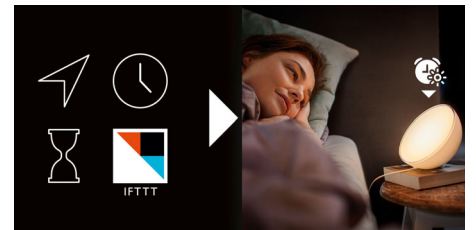

On product control

Control Philips Hue Go conveniently and quickly even without your smart device at hand. Activate light settings directly by pressing the smart control on the product. Choose from 7 different light effects: functional warm white light, cool energising daylight, and 5 natural dynamic light effects that match your special moments.

Natural dynamic effects

Philips Hue Go embeds 5 patented natural dynamic effects: Cosy Candle, Sunday Coffee, Meditation, Enchanted Forest, and Night Adventure. Each dynamic effect has its own characteristic flow and mix of colours to set the right mood. Perfect for a romantic dinner, relaxing bath or zen moment.

Natural wake-up experience

Wake up naturally for a fresh start of each day. Ease your sleeping routine with the most natural wake up experience yet. This Philips Hue light wakes you up in a gentle and natural way. The gradually increasing light intensity gives you the feeling you are waking up with sunlight. You can also programme timers or set Philips Hue to notify you of incoming calls, messages, social media updates, the weather and other relevant communications received through your smart device.