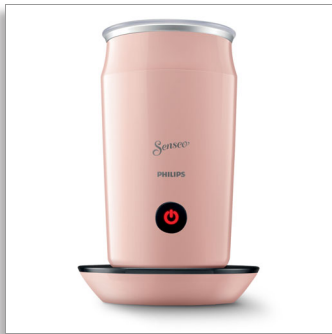

**SENSEO® Milk
Twister
Milk frother**

- Non-stick coating
- Fits 120ml milk
- Enough for 2 cappuccinos
- Prepares hot & cold froth

CA6500/30

Amazingly velvety foam

Your cup of coffee just got more interesting

The SENSEO® Milk Frother provides the freedom to create and enjoy a variety of hot and cold coffee recipes at home. Thanks to its innovative frothing whisker, you can enrich delicious coffee choices with amazingly velvety smooth milk foam.

Easy to use

- Cordless, 360 degree base for easy lifting and placing
- One touch for easy operation

* Based on retail sales volumes

Senseo

PHILIPS

Milk frother

Non-stick coating Fits 120ml milk, Enough for 2 cappuccinos, Prepares hot & cold froth

Dishwasher proof parts

The whisker and lid of the SENSEO® Milk Twister are dishwasher proof for easy cleaning.

CA6500/30

Specifications

Design

- Color: Lychee pink

Finishing

- Material of main body: Plastic