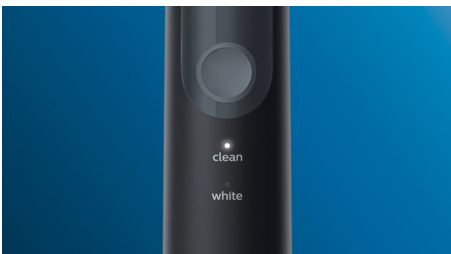

Designed around you

- Always know when to replace your brush heads
- Encouragement to brush thoroughly
- A great way to get used to your new toothbrush

PHILIPS
sonicare

Highlights

Naturally whiter teeth

Click on the W DiamondClean brush head to remove surface stains and reveal a whiter smile. With its densely packed central stain-removal bristles, it's clinically proven to whiten teeth in just one week.

Too much pressure?

You may not notice if you're brushing too hard, but your toothbrush will. If you start taking it out on your gums, the toothbrush will make a pulsing sound as a reminder to ease off on the pressure.

Clean and white mode

Whether you want to focus on removing plaque or on giving your teeth an extra good polishing, we've got you covered: Clean mode delivers superior cleaning, and White is ideal for removing surface stains.

Specifications

Modes

- Clean: For exceptional everyday clean
- White: Removes surface stains

Items included

- Handles: 1 ProtectiveClean
- Brush heads: 1 W2 Optimal White
- Charger: 1

Design and finishing

- Color: Black Gray