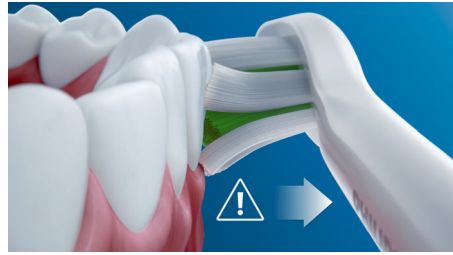

Designed around you

- Always know when to replace your brush heads
- Encouragement to brush thoroughly
- A great way to get used to your new toothbrush

PHILIPS
sonicare

Highlights

Naturally whiter teeth

Click on the W DiamondClean brush head to remove surface stains and reveal a whiter smile. With its densely packed central stain-removal bristles, it's clinically proven to whiten teeth in just one week.

Too much pressure?

You may not notice if you're brushing too hard, but your toothbrush will. If you start taking it out on your gums, the toothbrush will make a pulsing sound as a reminder to ease off on the pressure.