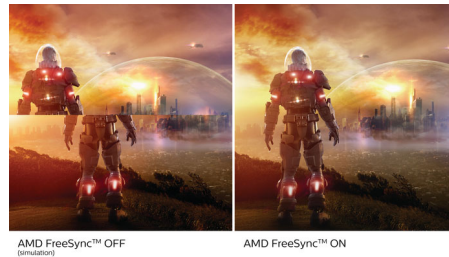

Ultra-smooth gaming

Gaming shouldn't be a choice between choppy gameplay or broken frames. With the new Philips monitor it doesn't have to be. Get fluid, artifact-free performance at virtually any framerate with AMD FreeSync™ technology, smooth quick refresh and ultra-fast response time.

Built-in stereo speakers

A pair of high quality stereo speakers built into a display device. It can be visible front firing, or invisible down firing, top firing, rear firing, etc depending on model and design.