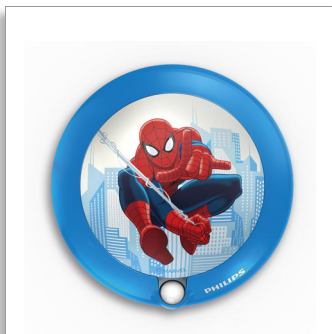

Preliminary

Philips Marvel  
Sensor night light

Spider-Man

blue  
LED

71765/40/16

## Switch on imagination

This Philips and Marvel Spider-Man night light reassures during the night with a print of your child's favorite hero. The motion sensor switches on the gentle light with a single movement. Battery operated, you can place it where needed.

### Designed for your kids room

- For kids
- Reassures your child at night
- High quality LED light
- Warm white light

### Reassures your child at night

This Philips and Marvel light for your child's bedroom is the perfect night light to make your child feel safe. The integrated day and night motion sensor makes it easy for your child to switch on the light with a simple movement or just by walking by. Positioned aside your child's bed, it's the ideal orientation light.