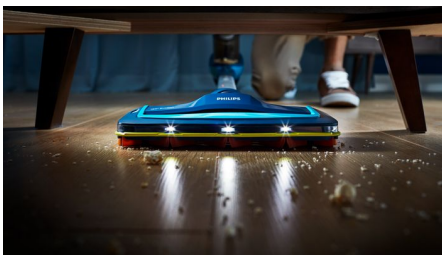

## Fast. 3-in-1 with vacuum, mop and handheld

The new SpeedPro Aqua cordless vacuum cleaner provides a fast clean, with powerful reach, even in the toughest spots. It is equipped with the 180° suction nozzle for precise dirt pick-up and a unique vacuum and mop system.

### Fast clean, with powerful reach

- 180° suction nozzle for powerful and precise dirt pick-up
- LEDs in the nozzle reveal hidden dust and dirt

## 180° suction nozzle

180° suction nozzle is designed for precise and powerful pick-up of dust and dirt on all floor types, even in those hard to reach spots.

## LED nozzle

Dust, fluff, hair and crumbs are easy to spot and captured due to the LED lights in the SpeedPro nozzle. LEDs in the nozzle reveal hidden dust and dirt, on the go.