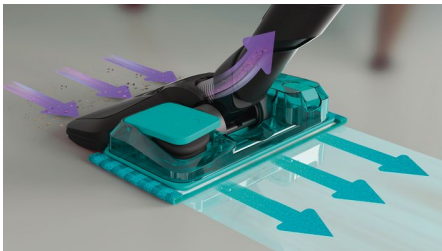

Vacuum and mop system

The unique vacuum and mop system controls the water release to maintain optimal wetness for all hard floors throughout the cleaning. The microfiber pads can be washed by hand or in the washing machine.