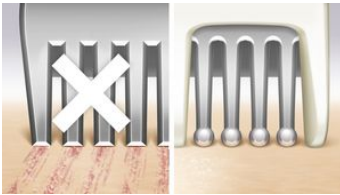

Benefits

Smooth skin

- Floating foil for an even shave

A skin-friendly shave

- Pearl-tip trimmers protect from scratches

Effortless control

- First LadyShave with S-shaped handle

Easy to use

- Wet and dry for use in bath or shower
- Battery indicator light

PHILIPS

Features

Floating foil

The floating foil glides naturally over your curves and contours, maintaining close contact with your skin for an even shave.

Pearl-tip trimmer

The rounded pearl-tip trimmers in front of and behind the shaving foil keep the shaver gliding smoothly over your skin and prevent scratches for a skin-friendly shave.

Ergonomic S-shaped handle

The ergonomic S-shaped handle is easy to steer for maximum control and better reach with natural and precise movements, all over your body.

Wet and dry use

For a gentle and comfortable use during your shower or bath routine with anti-slip grip for optimal wet and dry use.