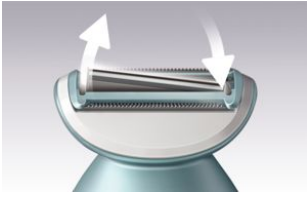

Wet and Dry lady shaver

- Single-foil shaver
- 8-hr recharge
- 4 accessories

BRL140/00

Glides smoothly for a skin-friendly shave

Experience a close yet gentle shave on your legs and body. The SatinShave Advanced lady shaver gives you smooth skin, even in the bath or shower. Achieve hair-free skin without irritation, easily and conveniently.

Benefits

Smooth skin

- Floating foil for an even shave

A skin-friendly shave

- Pearl-tip trimmers protect from scratches

Effortless control

- First LadyShave with S-shaped handle

Easy to use

- Wet and dry for use in bath or shower
- Battery indicator light

PHILIPS

Features

Floating foil

The floating foil glides naturally over your curves and contours, maintaining close contact with your skin for an even shave.

Pearl-tip trimmer

The rounded pearl-tip trimmers in front of and behind the shaving foil keep the shaver gliding smoothly over your skin and prevent scratches for a skin-friendly shave.

Ergonomic S-shaped handle