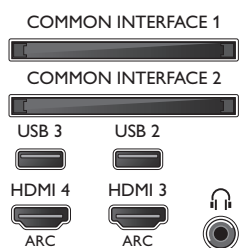

Connections

Side