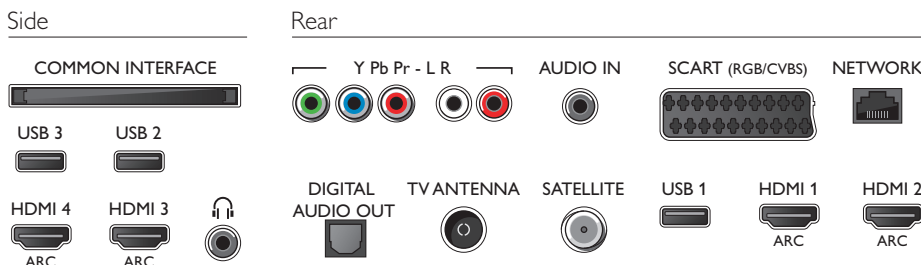

Connections

Issue date 2015-09-29

Version: 6.4.1

12 NC: 8670 001 28796
EAN: 87 18863 00608 5

© 2015 Koninklijke Philips N.V.
All Rights reserved.

Specifications are subject to change without notice. Trademarks are the property of Koninklijke Philips N.V. or their respective owners.

www.philips.com

- Parents should monitor their children during 3D viewing and ensure they do not experience any discomfort as mentioned above. Watching 3D is not recommended for children under 6 years of age as their visual system is not fully developed yet.
- EPG and actual visibility (up to 8 days) is country and operator dependent.
- Android App offerings vary per country. For more details please visit your local Google Play Store.
- Energy consumption in kWh per year, based on the power consumption of the television operating 4 hours per day for 365 days. The actual energy consumption will depend on how the television is used.
- Cloud Gaming offering depends on game providers.
- The TV supports DVB reception for 'Free to air' broadcast. Specific DVB operators may not be supported. An up to date list can be found in the FAQ section of the Philips support website. For some operators Conditional Access and subscription are required. Contact your operator for more information.
- (Philips) only compatible with specific Philips player device.
- Google Cast functionality is subject to Google Cast Ready apps and devices. For more details please visit Google Cast product page.
- Philips TV Remote app and related functionalities vary per TV model, operator, and country, as well as smart device model and OS. For more details please visit: www.philips.com/TVRemoteapp.
- Smart TV app offerings vary per TV model and country. For more details please visit: www.philips.com/smarttv.
- USB recording for digital channels only, recordings may be limited by broadcast copy protection (CI+). Country and channel restrictions may apply.
- Compatibility depends on Wifi Miracast certification & Android 4.2 or later. For more details please refer to your device documentation.