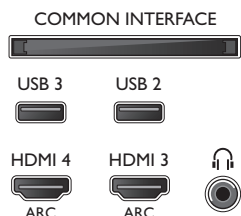

Connections

Side