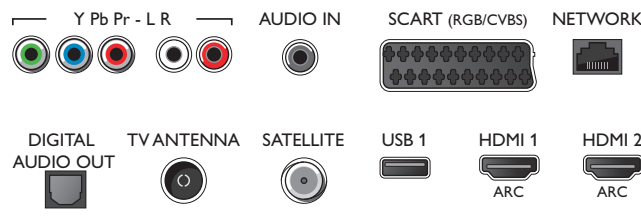

Connections

Side

Rear

Issue date 2015-09-29

Version: 4.1.1

12 NC: 8670 001 23893
EAN: 87 18863 00336 7

© 2015 Koninklijke Philips N.V.
All Rights reserved.

Specifications are subject to change without notice. Trademarks are the property of Koninklijke Philips N.V. or their respective owners.

www.philips.com

* EPG and actual visibility (up to 8 days) is country and operator dependent.

* Android App offerings vary per country. For more details please visit your local Google Play Store.

* Energy consumption in kWh per year, based on the power consumption of the television operating 4 hours per day for 365 days. The actual energy consumption will depend on how the television is used.

* Cloud Gaming offering depends on game providers.

* The TV supports DVB reception for 'Free to air' broadcast. Specific DVB operators may not be supported. An up to date list can be found in the FAQ section of the Philips support website. For some operators Conditional Access and subscription are required. Contact your operator for more information.

* (Philips) only compatible with specific Philips player device.

* Google Cast functionality is subject to Google Cast Ready apps and devices. For more details please visit Google Cast product page.

* Philips TV Remote app and related functionalities vary per TV model, operator, and country, as well as smart device model and OS. For more details please visit: www.philips.com/TVRemoteapp.

* Smart TV app offerings vary per TV model and country. For more details please visit: www.philips.com/smarttv.

* USB recording for digital channels only, recordings may be limited by broadcast copy protection (CI+). Country and channel restrictions may apply.

* Compatibility depends on Wifi Miracast certification & Android 4.2 or later. For more details please refer to your device documentation.