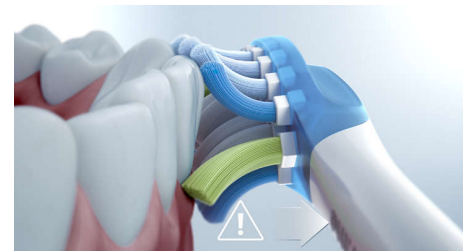

Built-in pressure sensor

You might not notice if you're brushing too hard, but your DiamondClean 9000 will. If you need to ease up, the toothbrush will make a pulsing sound. It's a reminder to let your brush head do the work. 7 out of 10 people found this feature helped them become a better brusher.