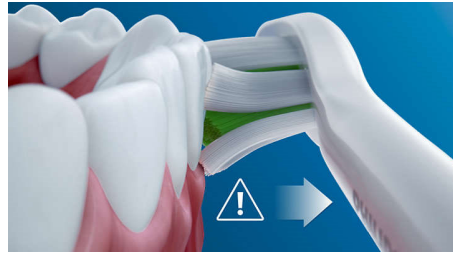

Safe and gentle

You can be sure of a safe brushing experience: our sonic technology is suitable for use with braces, fillings, crowns and veneers, and helps prevent cavities and improve gum health.

The only true sonic technology

Philips Sonicare's advanced sonic technology pulses water between your teeth, and its brush strokes break plaque up and sweep it away for an exceptional daily clean.

Too much pressure?

You may not notice if you're brushing too hard, but pressure sensor on your electric toothbrush will. If you start taking it out on your gums, the toothbrush will make a pulsing sound as a reminder to ease off on the pressure.